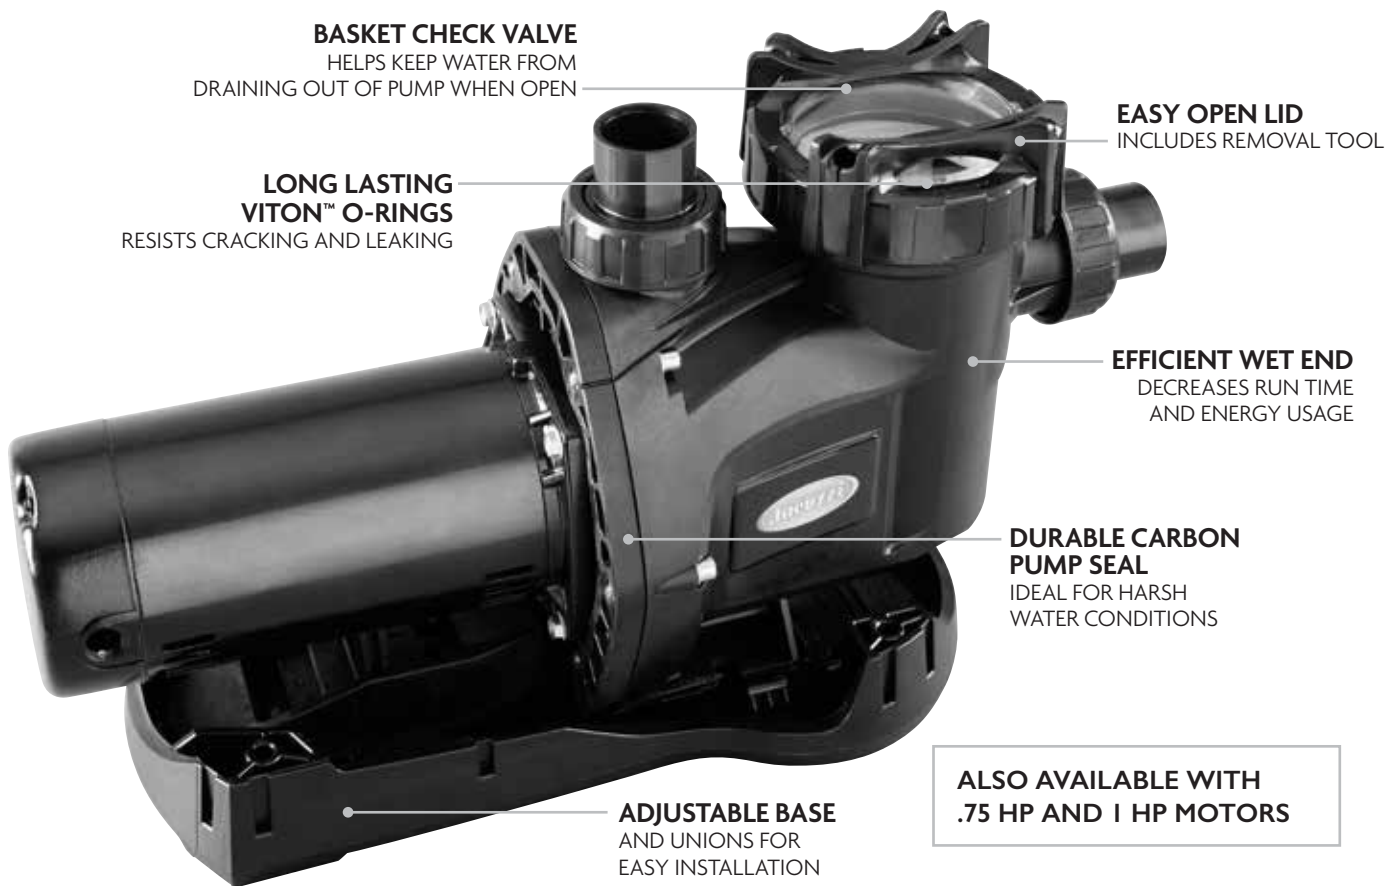

SINGLE SPEED PUMP

J-P150

// PROFESSIONAL GRADE SINGLE SPEED PUMP

1.5 HP

AVAILABLE ONLY AT LESLIE'S

The J-P75/J-P100/J-P150 Single Speed pump has been designed to meet the needs and pressures of your pool equipment. Made from high quality materials and components, it has been designed to produce greater efficiency and reduced noise levels. Suitable for in-floor cleaning systems, spa jets and other demanding applications, this pump will provide high performance and reliability.

BASKET CHECK VALVE
HELPS KEEP WATER FROM
DRAINING OUT OF PUMP WHEN OPEN

**LONG LASTING
VITON™ O-RINGS**
RESISTS CRACKING AND LEAKING

EASY OPEN LID
INCLUDES REMOVAL TOOL

EFFICIENT WET END
DECREASES RUN TIME
AND ENERGY USAGE

**DURABLE CARBON
PUMP SEAL**
IDEAL FOR HARSH
WATER CONDITIONS

**ADJUSTABLE BASE
AND UNIONS FOR
EASY INSTALLATION**

**ALSO AVAILABLE WITH
.75 HP AND 1 HP MOTORS**

HIGH QUALITY MATERIALS

Designed to Produce Greater
Efficiency and Reduce Noise Levels